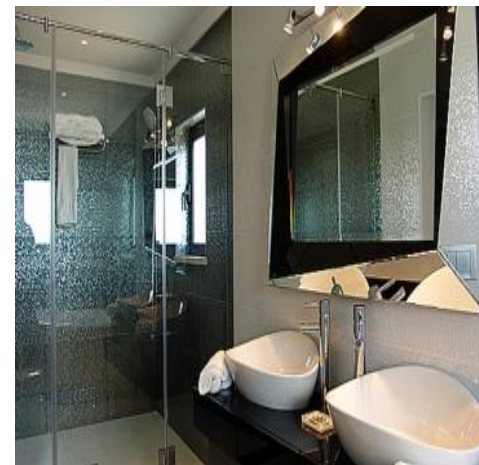

Villa do Caminho

Region: PORTUGAL

Sleeps: 8 Bedrooms: 4 Bathrooms: 4