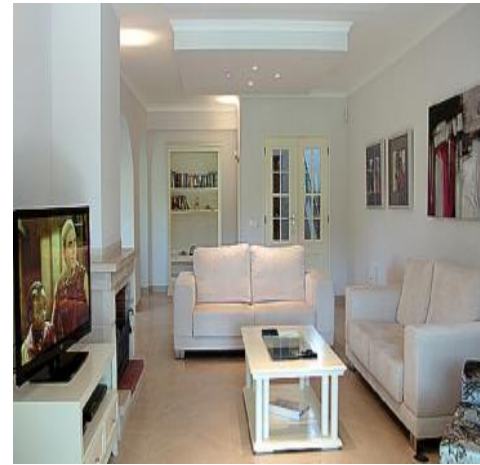

Villa do Caminho

Region: PORTUGAL

Sleeps: 8 Bedrooms: 4 Bathrooms: 4