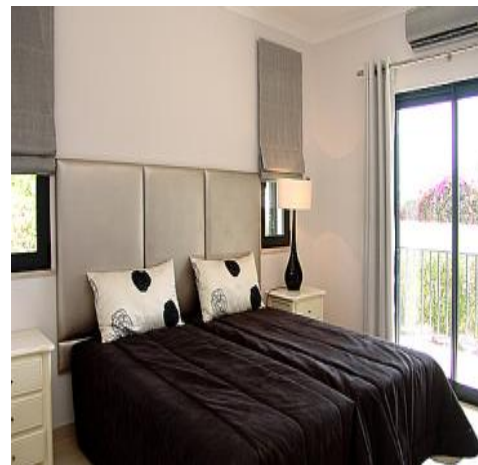

Villa do Caminho

Region: PORTUGAL

Sleeps: 8 Bedrooms: 4 Bathrooms: 4