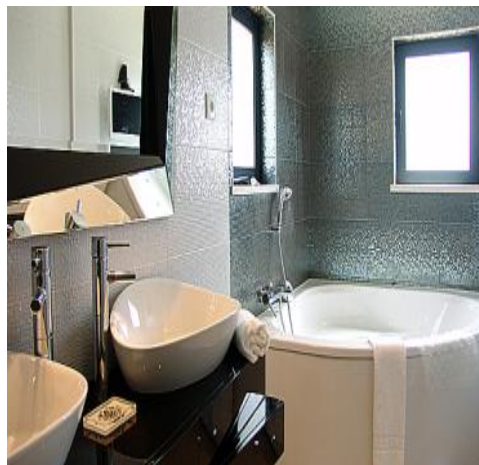

Villa do Caminho

Region: PORTUGAL

Sleeps: 8 Bedrooms: 4 Bathrooms: 4