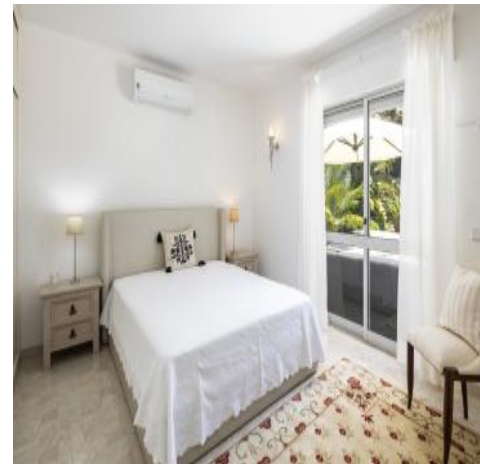

Villa Pinhal

Region: PORTUGAL

Sleeps: 8 Bedrooms: 4 Bathrooms: 4