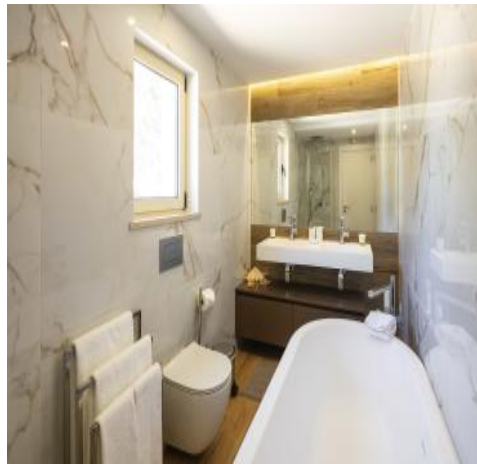

Villa Pinhal

Region: PORTUGAL

Sleeps: 8 Bedrooms: 4 Bathrooms: 4