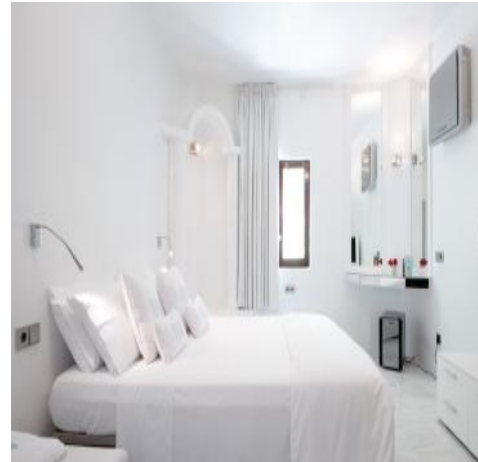

Can Salma

Region: Ibiza

Sleeps: 10 Bedrooms: 5 Bathrooms: 5