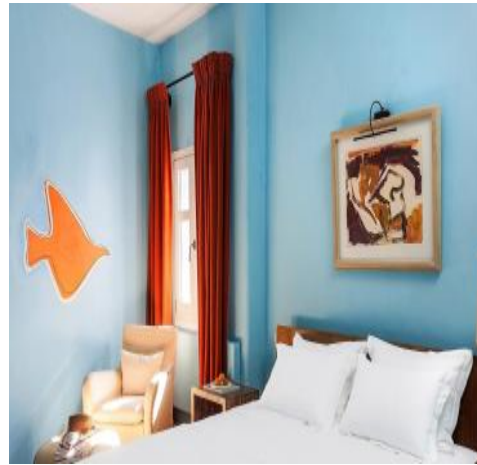

Villa Natalie

Region: Ibiza

Sleeps: 12 Bedrooms: 6 Bathrooms: 6