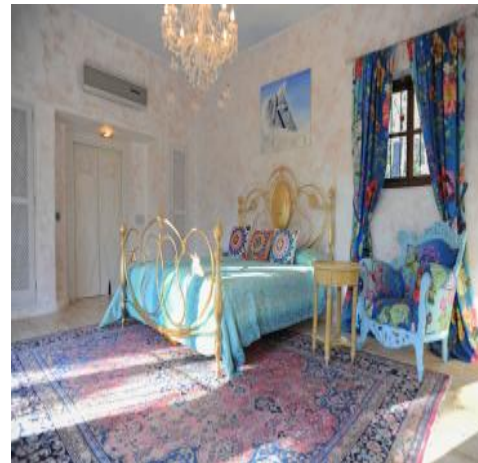

Can Marissa

Region: Ibiza

Sleeps: 12 Bedrooms: 6 Bathrooms: 6

Photos