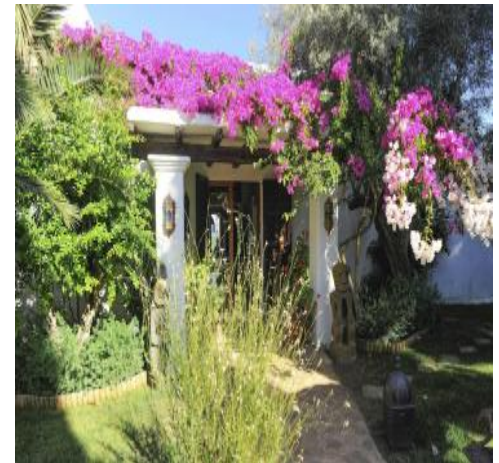

Can Marissa

Region: Ibiza

Sleeps: 12 Bedrooms: 6 Bathrooms: 6

Photos