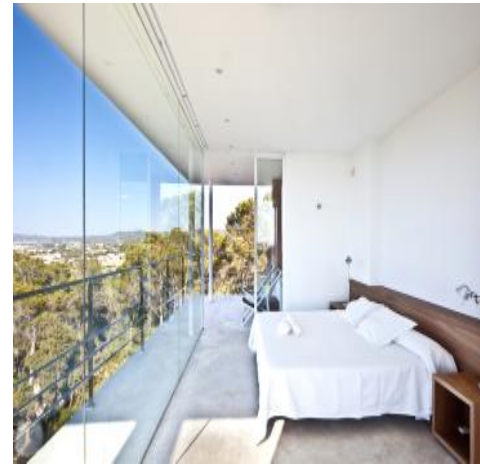

Villa Lydia

Region: Ibiza

Sleeps: 12 Bedrooms: 6 Bathrooms: 8