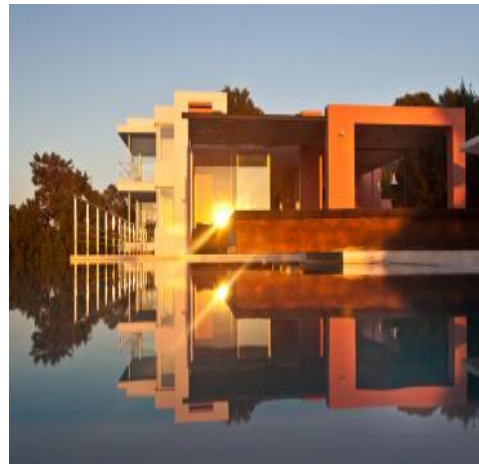

Villa Lydia

Region: Ibiza

Sleeps: 12 Bedrooms: 6 Bathrooms: 8