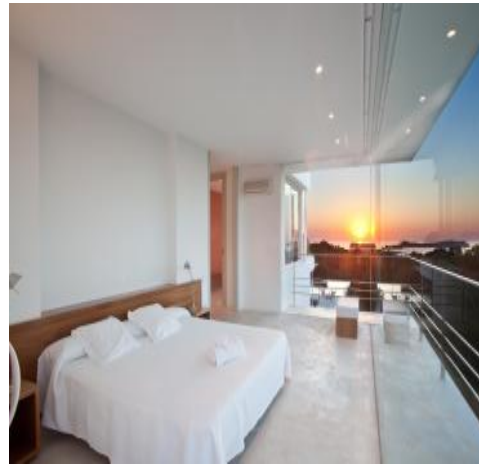

Villa Lydia

Region: Ibiza

Sleeps: 12 Bedrooms: 6 Bathrooms: 8