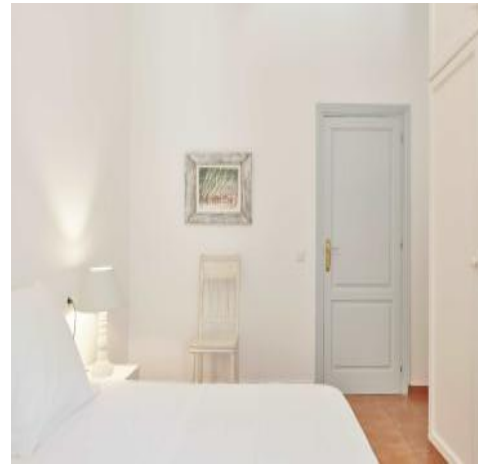

Finca Lucia

Region: Ibiza

Sleeps: 12 Bedrooms: 6 Bathrooms: 4