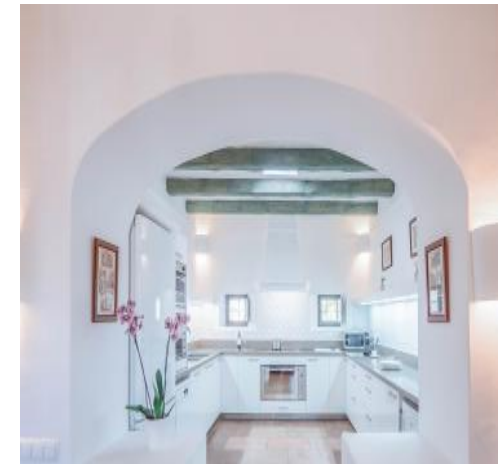

Can Cecilia

Region: Ibiza

Sleeps: 16 Bedrooms: 8 Bathrooms: 8