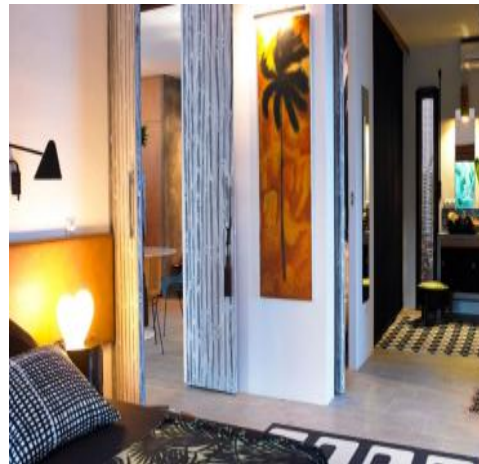

Villa Gracie

Region: Ibiza

Sleeps: 4 Bedrooms: 2 Bathrooms: 2