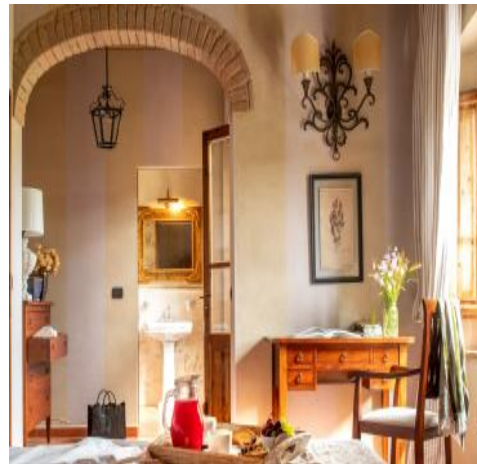

Casale Valdambra

Region: ITALY

Sleeps: 18 Bedrooms: 9 Bathrooms: 9