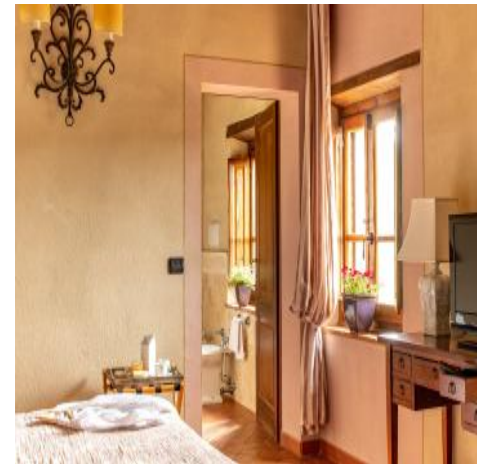

Casale Valdambra

Region: ITALY

Sleeps: 18 Bedrooms: 9 Bathrooms: 9