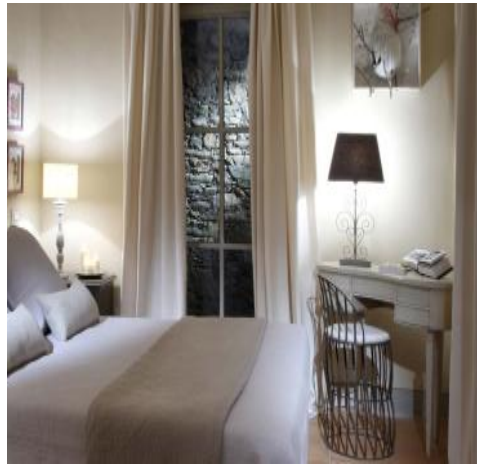

Villa Pauletta

Region: ITALY

Sleeps: 8 Bedrooms: 4 Bathrooms: 4