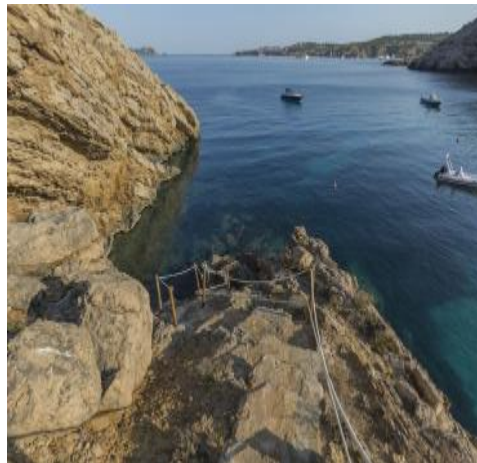

Villa Sylvia

Region: Ibiza

Sleeps: 12 Bedrooms: 6 Bathrooms: 6

Photos