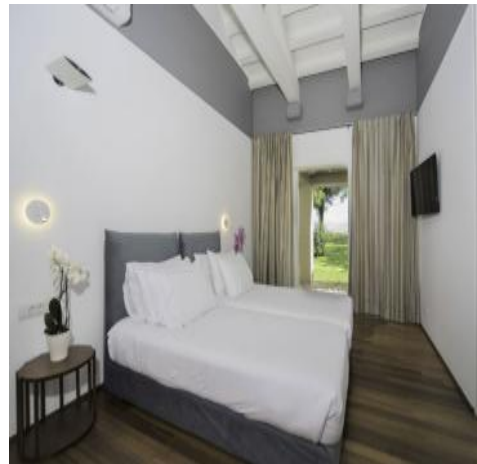

Villa Geppe

Region: Corfu

Sleeps: 8 Bedrooms: 4 Bathrooms: 5