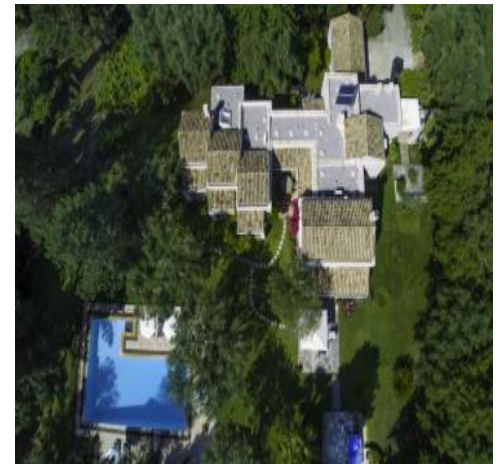

Villa Geppe

Region: Corfu

Sleeps: 8 Bedrooms: 4 Bathrooms: 5