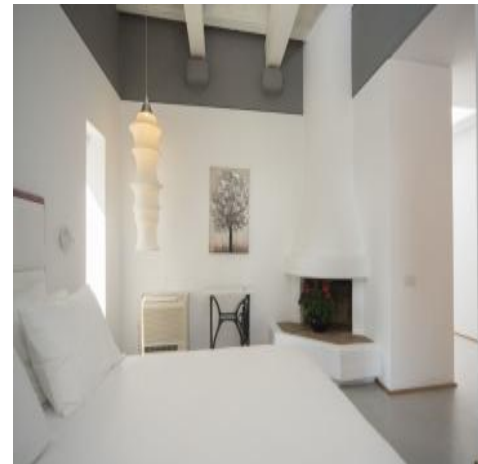

Villa Geppe

Region: Corfu

Sleeps: 8 Bedrooms: 4 Bathrooms: 5