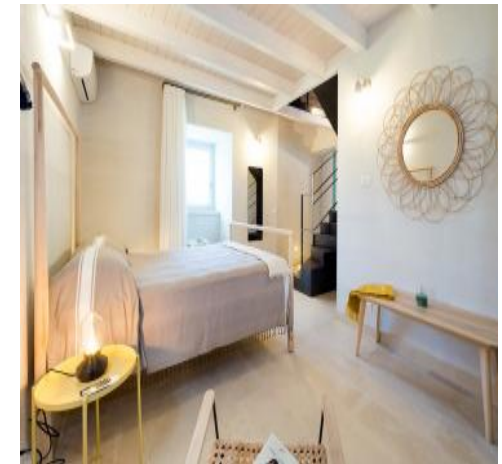

Villa Campestre

Region: ITALY

Sleeps: 12 Bedrooms: 6 Bathrooms: 6