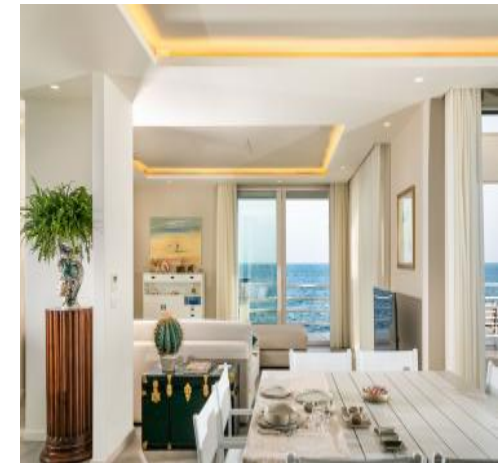

Villa Porta del Mare

Region: ITALY

Sleeps: 16 Bedrooms: 8 Bathrooms: 9

Photos