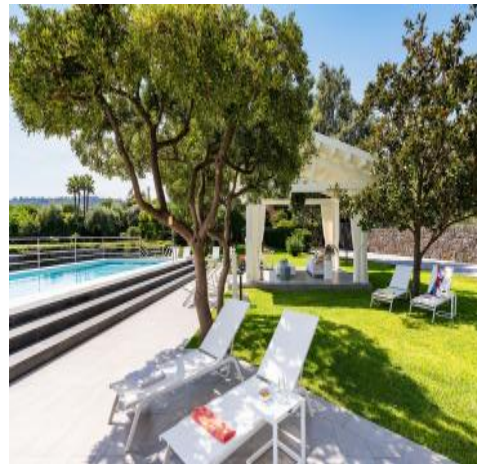

Villa Porta del Mare

Region: ITALY

Sleeps: 16 Bedrooms: 8 Bathrooms: 9