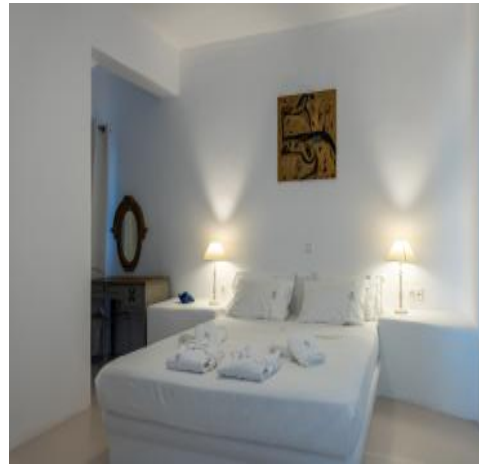

Aegean Dream

Region: Mykonos

Sleeps: 26 Bedrooms: 13 Bathrooms: 14