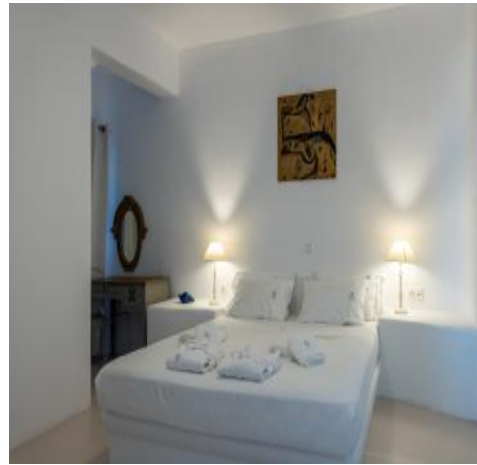

Aegean Dream

Region: Mykonos

Sleeps: 26 Bedrooms: 13 Bathrooms: 14