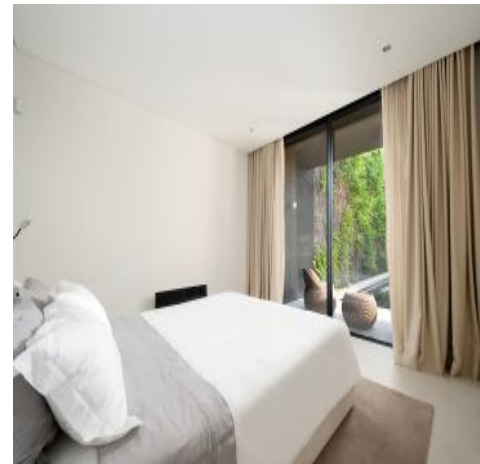

Villa Palmeira

Region: PORTUGAL

Sleeps: 12 Bedrooms: 6 Bathrooms: 6