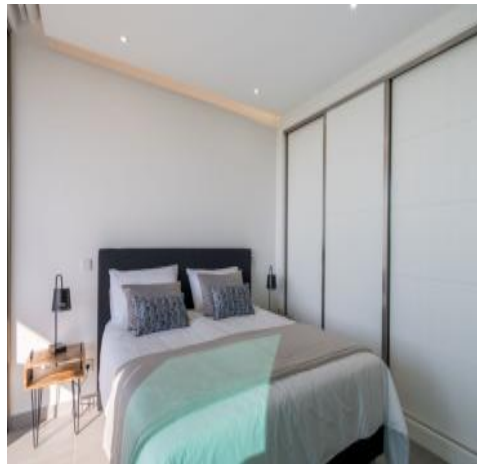

Villa Primavera

Region: PORTUGAL

Sleeps: 10 Bedrooms: 5 Bathrooms: 6