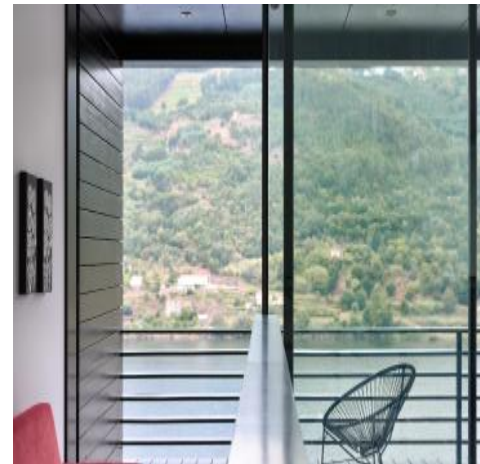

Villa Cerise

Region: PORTUGAL

Sleeps: 6 Bedrooms: 3 Bathrooms: 3