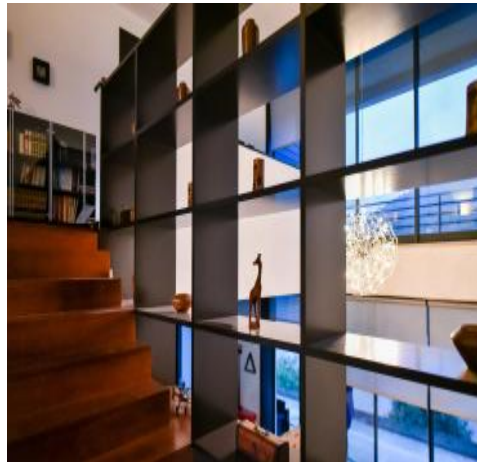

Villa Cerise

Region: PORTUGAL

Sleeps: 6 Bedrooms: 3 Bathrooms: 3

Photos