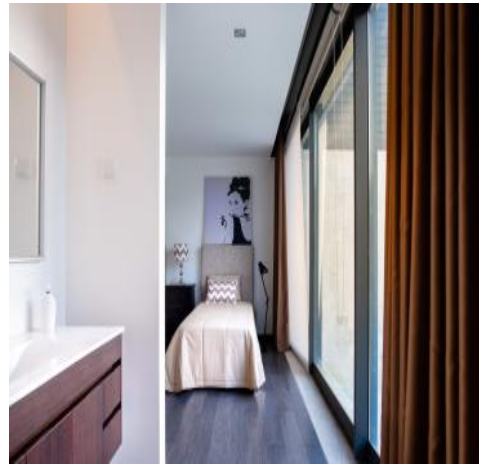

Villa Cerise

Region: PORTUGAL

Sleeps: 6 Bedrooms: 3 Bathrooms: 3