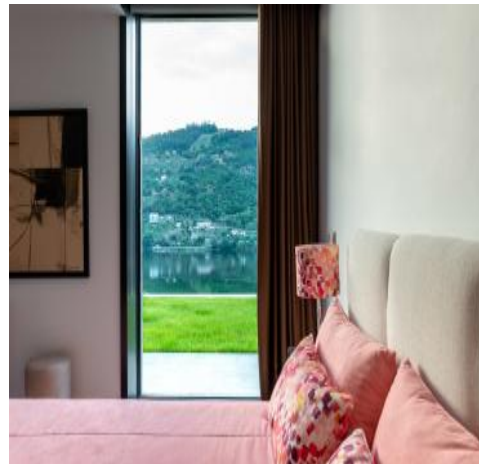

Villa Cerise

Region: PORTUGAL

Sleeps: 6 Bedrooms: 3 Bathrooms: 3