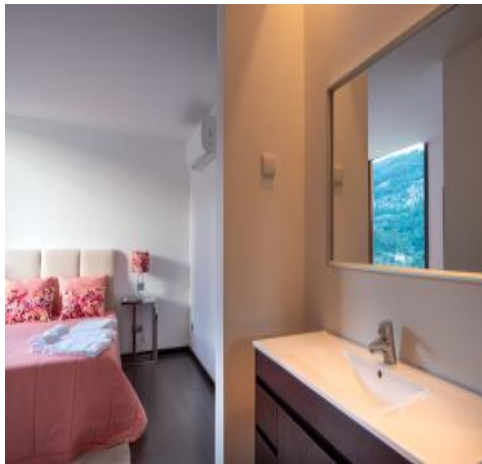

Villa Cerise

Region: PORTUGAL

Sleeps: 6 Bedrooms: 3 Bathrooms: 3