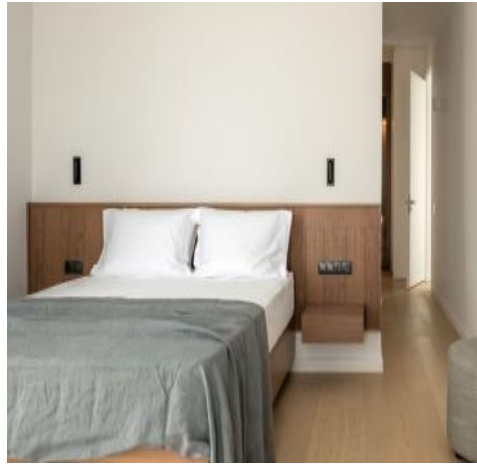

Villa Athena

Region: Paros

Sleeps: 14 Bedrooms: 7 Bathrooms: 5