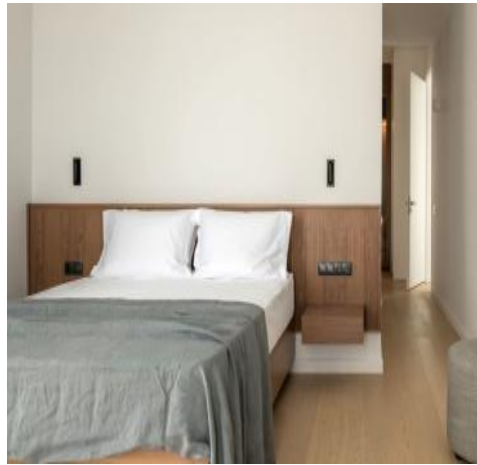

Villa Athena

Region: Paros

Sleeps: 14 Bedrooms: 7 Bathrooms: 5