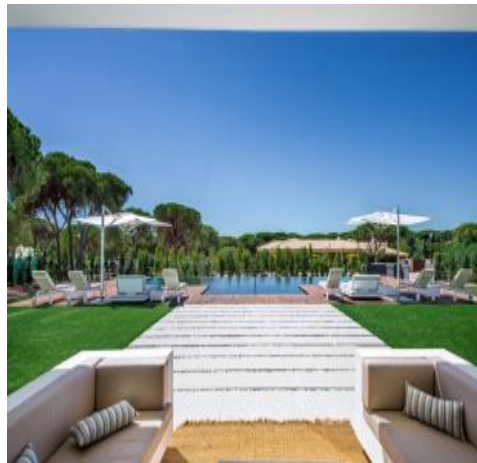

Villa California

Region: PORTUGAL

Sleeps: 12 Bedrooms: 6 Bathrooms: 6

Photos