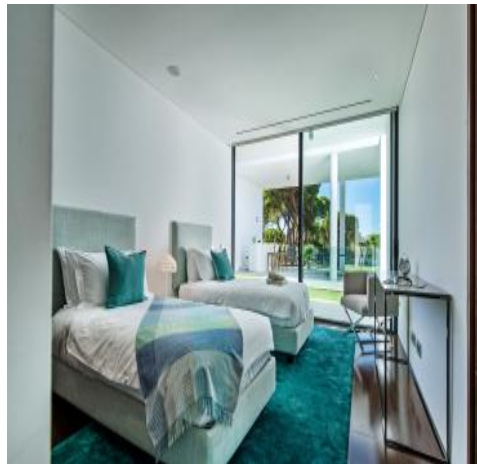

Villa California

Region: PORTUGAL

Sleeps: 12 Bedrooms: 6 Bathrooms: 6