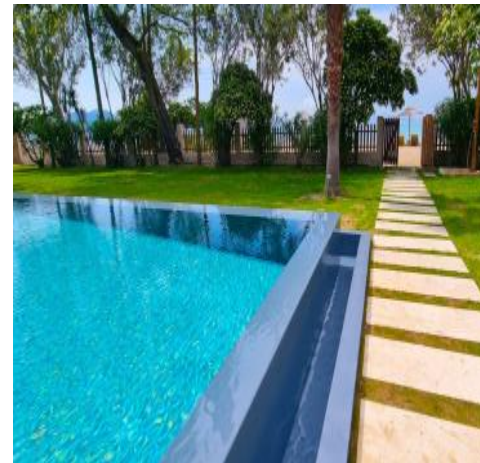

Villa Orea

Region: Corfu

Sleeps: 12 Bedrooms: 6 Bathrooms: 7

Photos