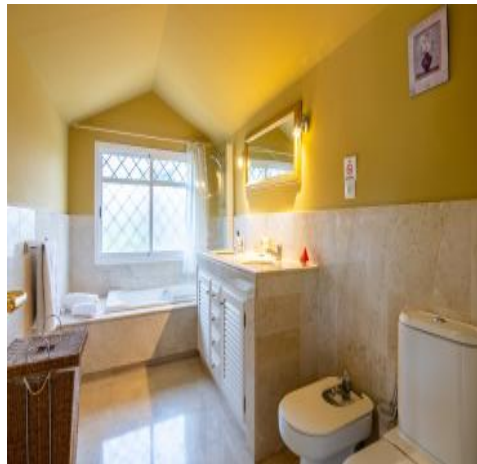

Villa Grande

Sleeps: 12 Bedrooms: 6 Bathrooms: 5