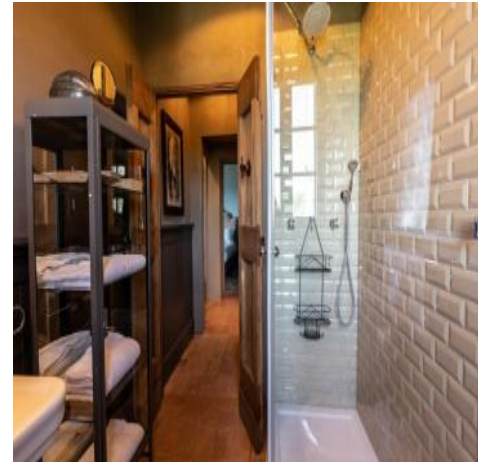

Guest WC.

First Floor

Generous dining room with large table and a fully-equipped kitchen.

Bedroom 1: Master bedroom with king-size bed, ensuite shower room and sitting room with TV

Bedroom 2: Double bed and ensuite shower room

Bedroom 3: Double bed and ensuite shower room

Bedroom 4: Double bed and private shower room

Laundry room, with washing machine and dryer

Second Floor

Home theatre with large flat-screen TV, sofas and armchairs.

Tenuta Leonardo

Region: ITALY

Sleeps: 8 Bedrooms: 4 Bathrooms: 4

Photos

Tenuta Leonardo

Region: ITALY

Sleeps: 8 Bedrooms: 4 Bathrooms: 4

Tenuta Leonardo