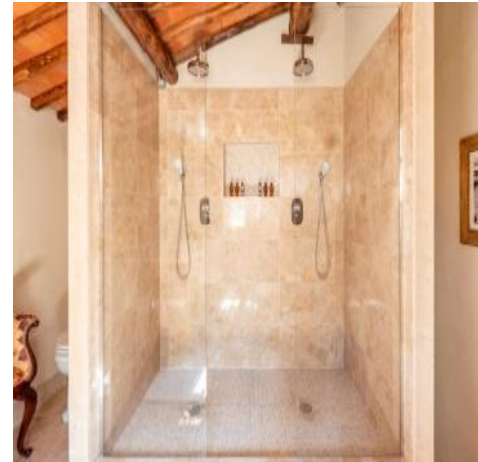

Podere in Chianti

Region: ITALY

Sleeps: 14 Bedrooms: 7 Bathrooms: 7