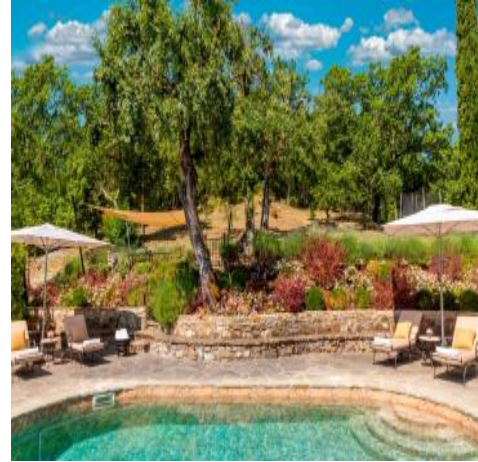

Podere in Chianti

Region: ITALY

Sleeps: 14 Bedrooms: 7 Bathrooms: 7

Photos