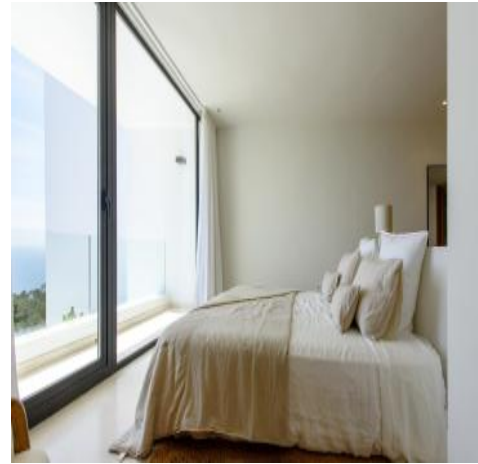

Villa Infinite

Region: Ibiza

Sleeps: 10 Bedrooms: 5 Bathrooms: 5