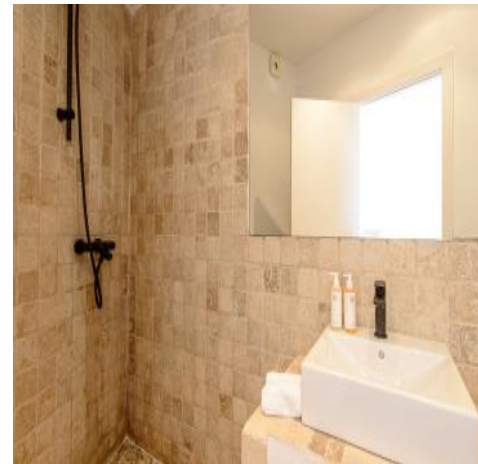

Villa Infinite

Region: Ibiza

Sleeps: 10 Bedrooms: 5 Bathrooms: 5