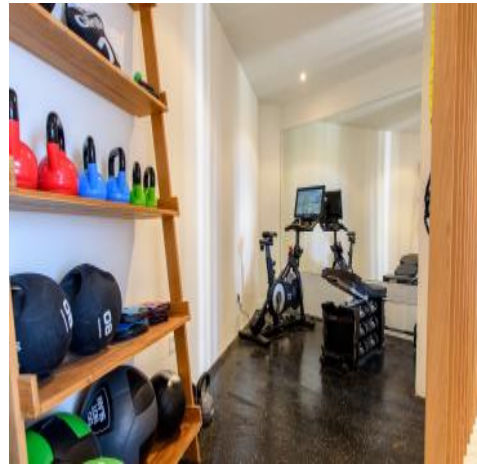

Villa Infinite

Region: Ibiza

Sleeps: 10 Bedrooms: 5 Bathrooms: 5