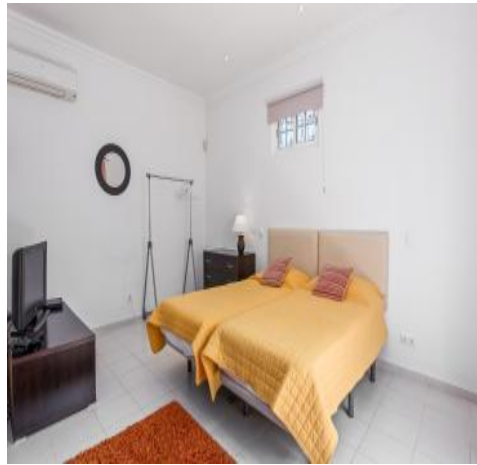

Villa do Vale Judeu

Region: PORTUGAL

Sleeps: 16 Bedrooms: 8 Bathrooms: 7